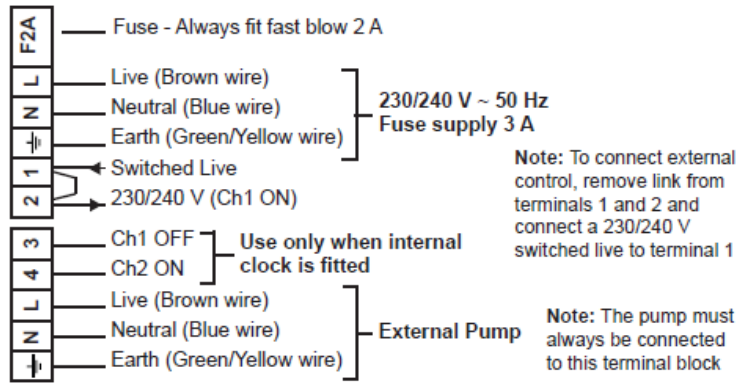

Boiler terminal block