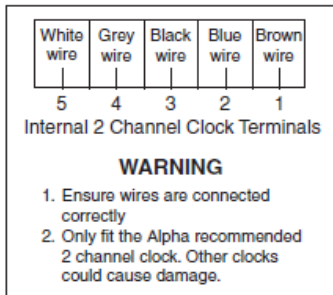

## 2.6 ELECTRICAL CONNECTIONS

### Note: This Appliance Must Be Earthed

An optional integral two channel Clock kit (Part No. 6.1000220) is available if required.

**Note:** Only use the Alpha two channel clock. **Do not fit any single channel clocks.**